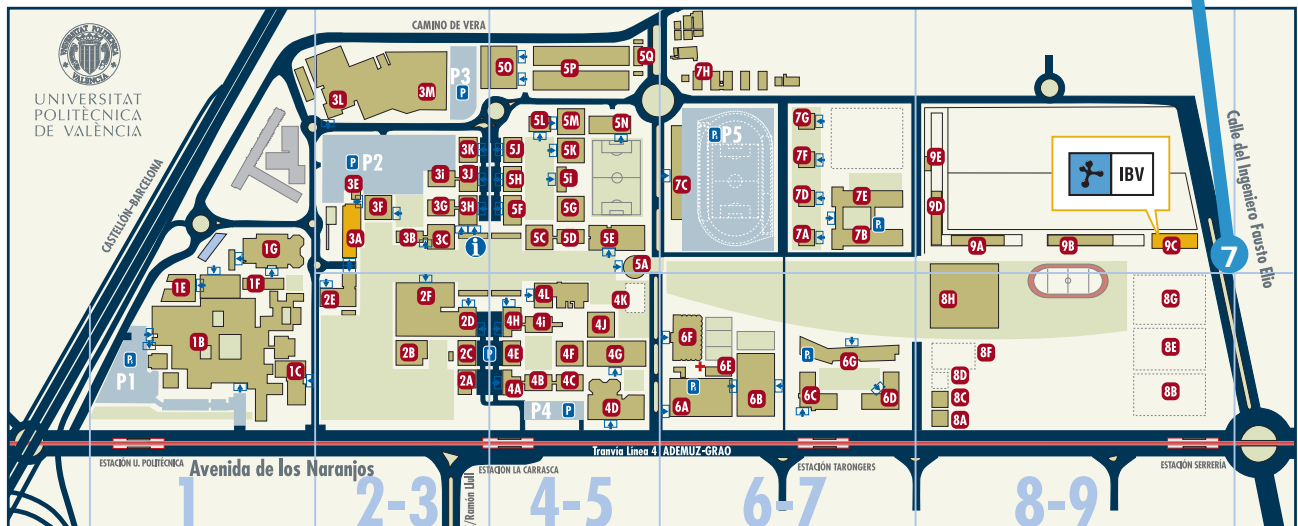

More information: www.upv.es/organizacion/como-llegar-upv/campus-vera/index-en.html

We care for your quality of life